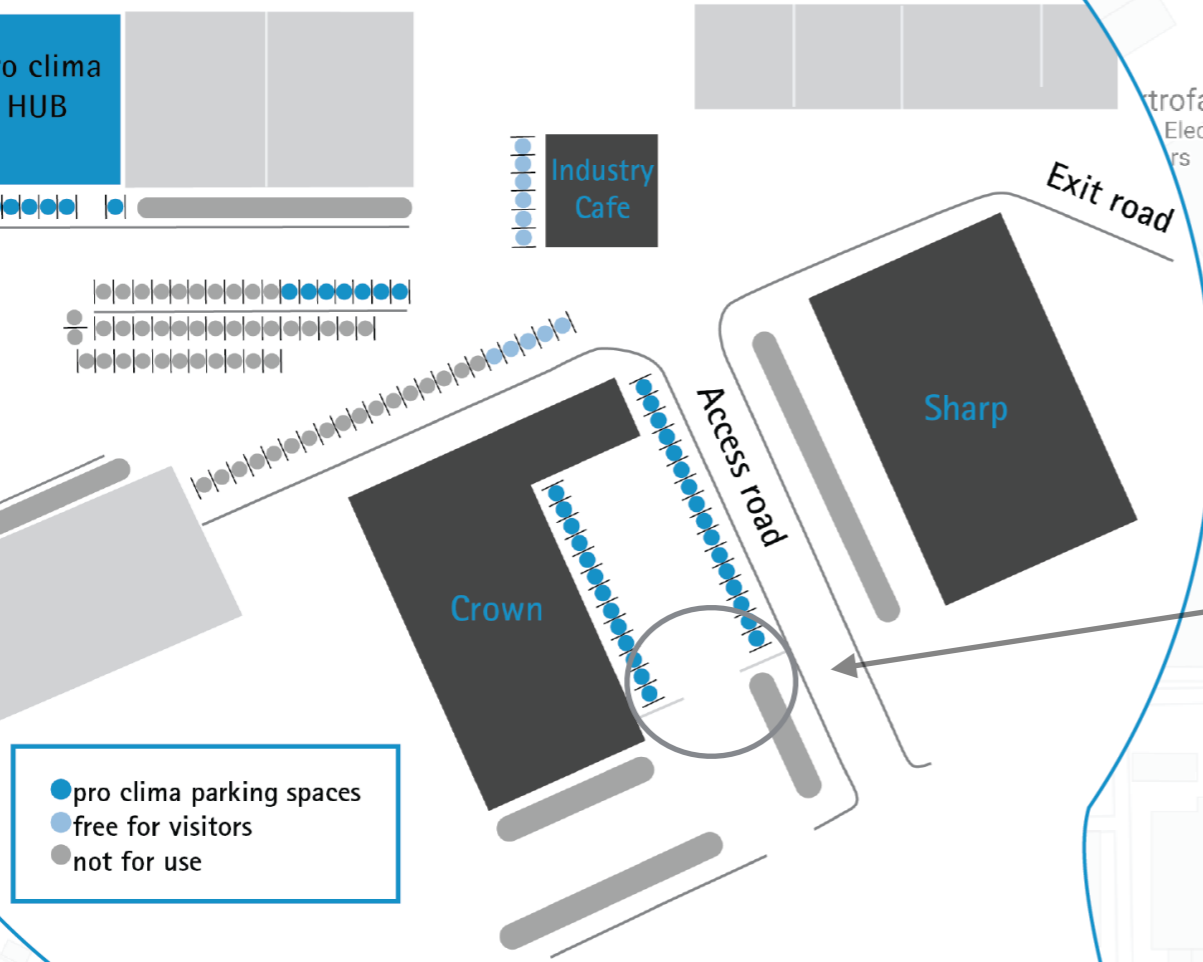

Find us here!
Unit P, 63 Hugo Johnston Drive
Penrose, Auckland

Please use the highlighted parking spaces.

NOTE:
Additional parking alongside the Crown building (250m from Unit P) 8 am to 6 pm. Entrance adjacent to the driveway to 61- 63 Hugo Johnston Drive.
Only park behind the gate.